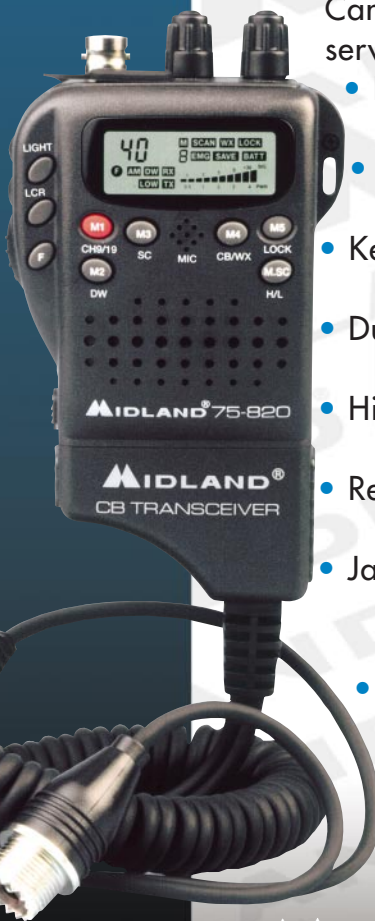

Built to take it!

MIDLAND®

Model 75-822

Micro 40 Channel Hand Held With Mobile Adapter And Weather/All-Hazard

This ultra-miniature portable CB has all the features and power you need. The model 75-822 is lightweight and can be converted from a hand held radio to mobile radio with vehicle adapter.

- Easily convertible to a mobile radio with included 18-821 vehicle adapter and external antenna (not included)
- Built-in 10-channel weather monitor puts local weather and hazard (fire, earthquake, radiation leak, toxic chemical spills, etc.) information at your fingertips; receives all Canadian weather channels. Weather and/or hazard service not available in some areas
 - Large, lighted LCD readout displays 18 functions/modes including channel numeral or frequency
 - Instant access to five users-selectable memory channels emergency channel 9 and road information channel 19
- Keyboard locks prevents accidental activation of other function/mode keys
- Dual watch monitors two user-selectable channels and memory channel scan monitors most-used channels
- High/low power settings and auto power save mode prolong battery life
- Removable battery case holds six "AA" batteries (batteries not included)
- Jacks for microphone and external speaker (both sold separately)
 - Includes low-profile flexible antenna with BNC mount, belt clip, carry strap battery case, user's manual and 18-821 vehicle adapter.

Specifications:

- Size: 5" H x 2 3/4" W x 1 1/4" D
- Weight: 13.8 ounces (with battery pack)
- Power supply: 6 "AA" Alkaline (battery pack included, batteries not included) or 8 "AA" NiCad batteries (battery pack and batteries not included), 12V DC, adapter included
- Receiver sensitivity: 0.7 μ V for 10 dB S/N
- Tx distortion: Less than 5%
- Selectivity: 50 dB
- Modulation: 90% (\pm 5%)
- RF power: 7 watts input, 4 watts output