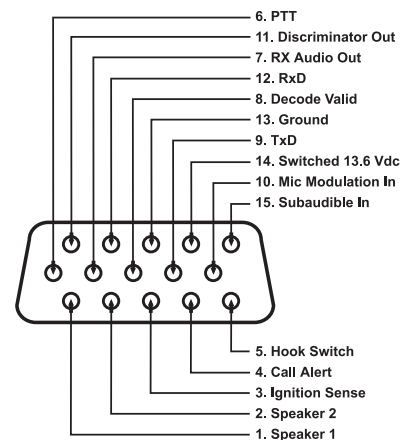

HEAVY DUTY MOBILE
MIC (ACC-4473)

HEAVY DUTY REMOTE
SPEAKER (AA-1470A)

BASE STATION
MICROPHONE (ACC-704)

*** OTHER OPTIONS NOT SHOWN ***

PC PROGRAMMING SOFTWARE, WINDOWS®95 OR
LATER ON CD-ROM (ACC-911CD)
PC PROGRAMMING INTERFACE CABLE (ACC-2100)
SERVICE MANUAL (680-100-2017)

8-PIN MIC CONNECTORS

15DB OPTION INTERFACE CONNECTOR

SPEC# OLYMPIAN SERIES MOBILE RADIO, FEATURES AND SPECIFICATIONS SUBJECT TO CHANGE WITHOUT NOTICE.

OLYMPIAN SERIES MOBILE RADIO