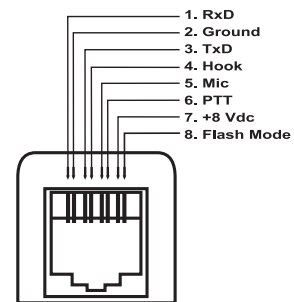

HEAVY DUTY MOBILE
MIC (ACC-4473)

HEAVY DUTY REMOTE
SPEAKER (AA-1470A)

BASE STATION
MICROPHONE (ACC-704)

*** OTHER OPTIONS NOT SHOWN ***

PC PROGRAMMING SOFTWARE, WINDOWS®95 OR
LATER ON CD-ROM (ACC-911CD)
PC PROGRAMMING INTERFACE CABLE (ACC-2100)
SERVICE MANUAL (680-100-2017)

8-PIN MIC CONNECTORS

15DB OPTION INTERFACE CONNECTOR

SPEC# OLYMPIAN SERIES MOBILE RADIO, FEATURES AND SPECIFICATIONS SUBJECT TO CHANGE WITHOUT NOTICE.

OLYMPIAN SERIES MOBILE RADIO