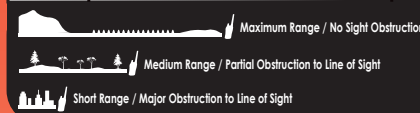

LXT110VP
Pair of radios
Belt clips
Rechargeable batteries
"Y" AC adapter charger
Owner's manual

UPC Codes

LXT110 046014-50112-6
LXT110VP 046014-50111-9

*Maximum range can only be achieved over water or open rural areas under optimum conditions. FCC license required. Features and specifications subject to change without notice.